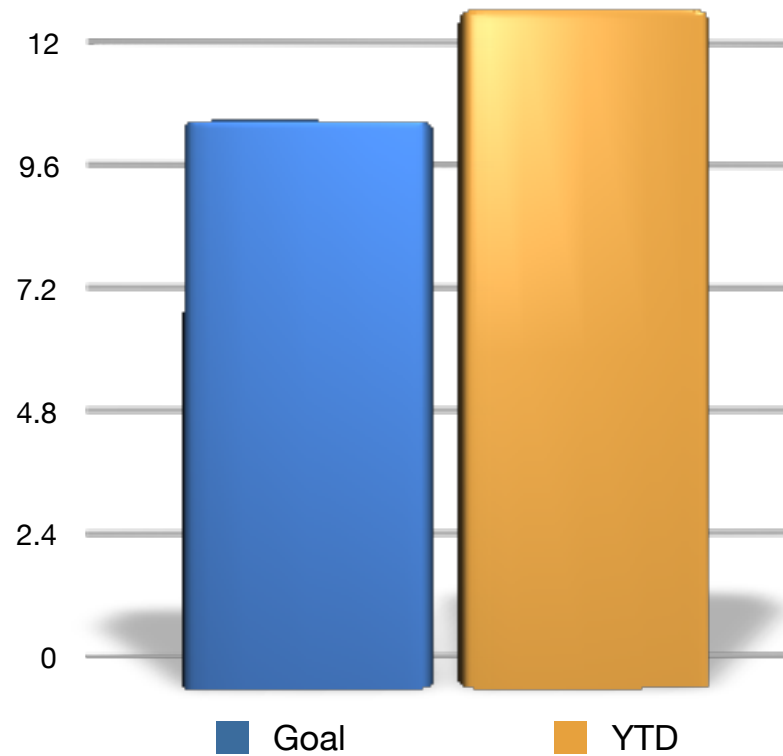

Total Contributions

Goal	YTD
\$33,000.00	\$14,534.00

Dime a Day +

Goal	YTD
200	52

Century Club

Goal	YTD
10	12

President's Club

Goal	YTD
20	8

Christian Larson

Goal	YTD
2	0

Friend's of Today

Goal	YTD
15	3

Women's Philanthropy Council

Goal	YTD
10	0

\$400/year Club's

Goal	YTD
10	0

40th Anniversary Party's

Goal	YTD
\$4,000.00	\$500.00