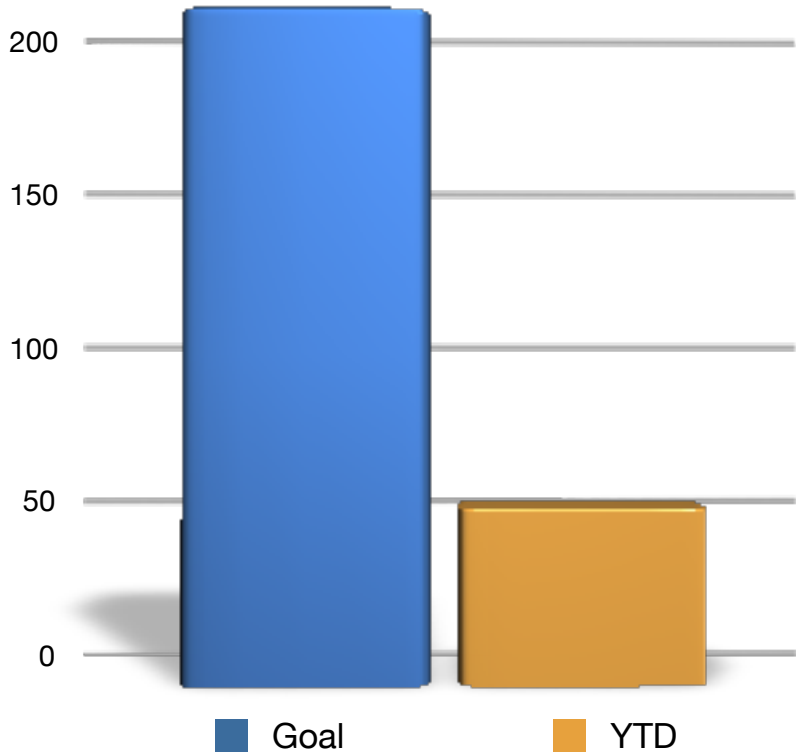

Total Contributions

Goal	YTD
\$33,000.00	\$14,534.00

Dime a Day +

Goal	YTD
200	52

Century Club

Goal	YTD
10	12

President's Club

Goal	YTD
20	8

Christian Larson

Goal	YTD
2	0

Friend's of Today

Goal	YTD
15	3

Women's Philanthropy Council

Goal	YTD
10	0

\$400/year Club's

Goal	YTD
10	0

40th Anniversary Party's

Goal	YTD
\$4,000.00	\$500.00