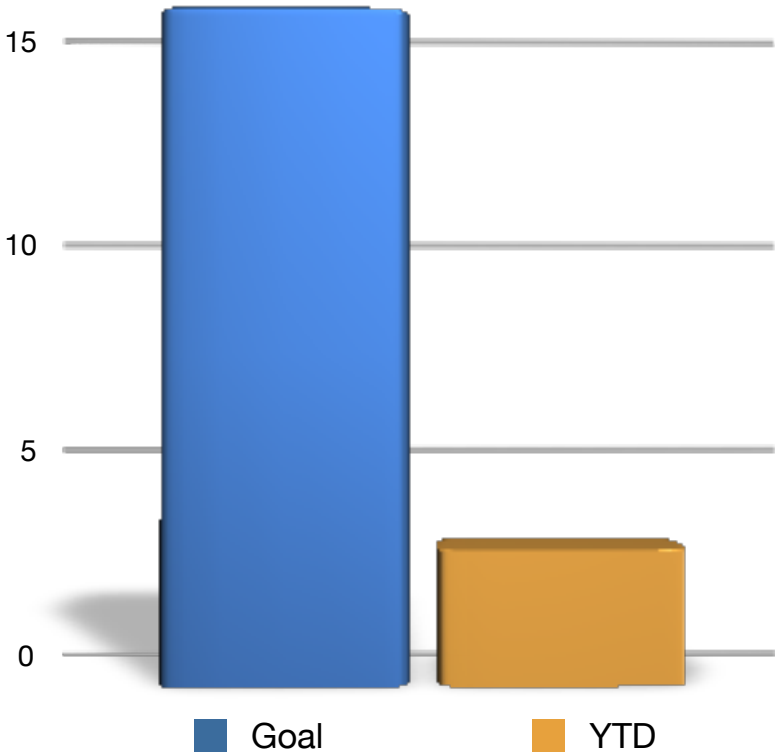

Total Contributions

Goal	YTD
\$33,000.00	\$14,534.00

Dime a Day +

Goal	YTD
200	52

Century Club

Goal	YTD
10	12

President's Club

Goal	YTD
20	8

Christian Larson

Goal	YTD
2	0

Friend's of Today

Goal	YTD
15	3

Women's Philanthropy Council

Goal	YTD
10	0

\$400/year Club's

Goal	YTD
10	0

40th Anniversary Party's

Goal	YTD
\$4,000.00	\$500.00