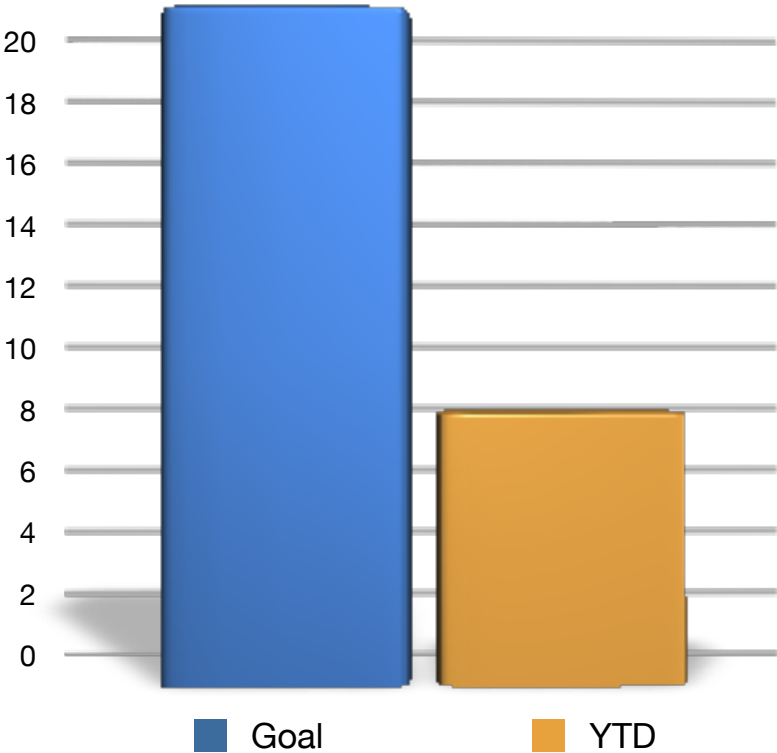

Total Contributions

Goal	YTD
\$33,000.00	\$14,534.00

Dime a Day +

Goal	YTD
200	52

Century Club

Goal	YTD
10	12

President's Club

Goal	YTD
20	8

Christian Larson

Goal	YTD
2	0

Friend's of Today

Goal	YTD
15	3

Women's Philanthropy Council

Goal	YTD
10	0

\$400/year Club's

Goal	YTD
10	0

40th Anniversary Party's

Goal	YTD
\$4,000.00	\$500.00