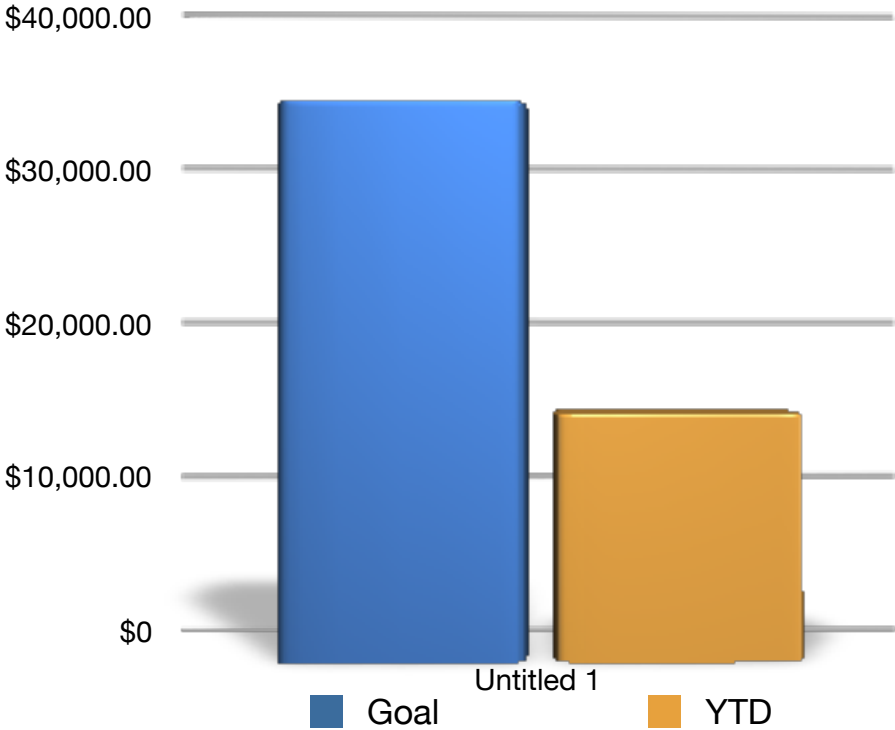

Total Contributions

Goal	YTD
\$33,000.00	\$14,534.00

Dime a Day +

Goal	YTD
200	52

Century Club

Goal	YTD
10	12

President's Club

Goal	YTD
20	8

Christian Larson

Goal	YTD
2	0

Friend's of Today

Goal	YTD
15	3

Women's Philanthropy Council

Goal	YTD
10	0

\$400/year Club's

Goal	YTD
10	0

40th Anniversary Party's

Goal	YTD
\$4,000.00	\$500.00