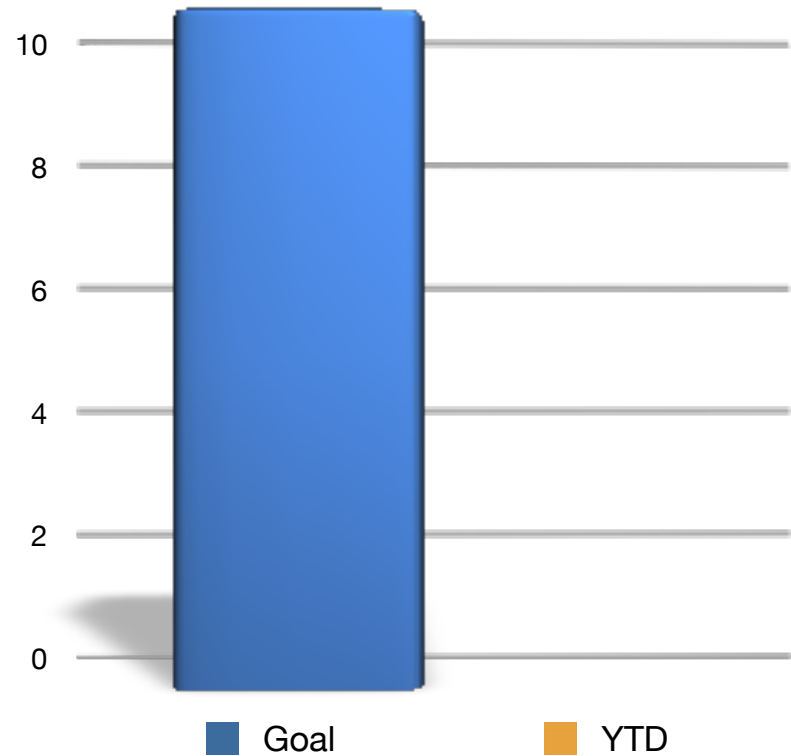

Total Contributions

Goal	YTD
\$33,000.00	\$14,534.00

Dime a Day +

Goal	YTD
200	52

Century Club

Goal	YTD
10	12

President's Club

Goal	YTD
20	8

Christian Larson

Goal	YTD
2	0

Friend's of Today

Goal	YTD
15	3

Women's Philanthropy Council

Goal	YTD
10	0

\$400/year Club's

Goal	YTD
10	0

40th Anniversary Party's

Goal	YTD
\$4,000.00	\$500.00