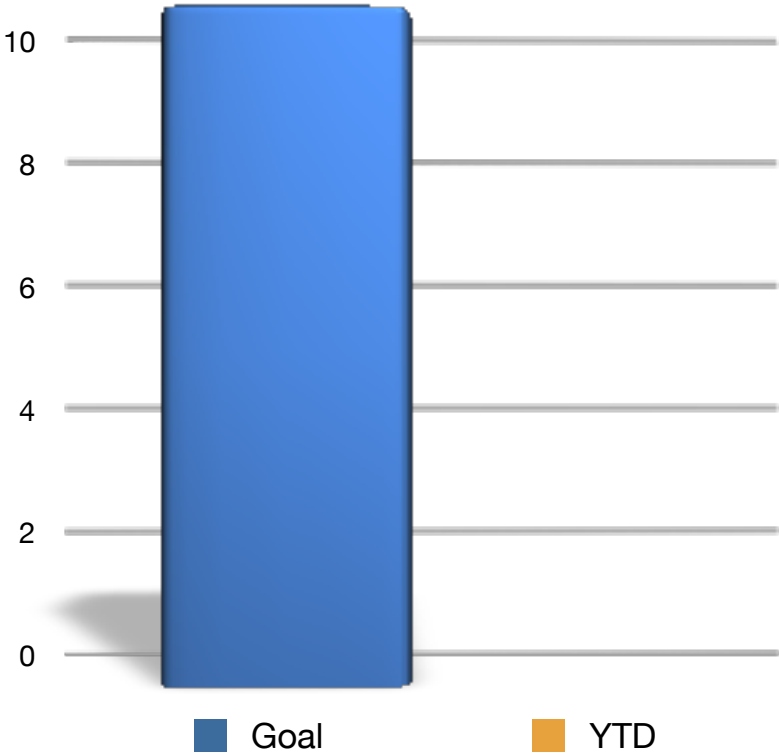

Total Contributions

Goal	YTD
\$33,000.00	\$14,534.00

Dime a Day +

Goal	YTD
200	52

Century Club

Goal	YTD
10	12

President's Club

Goal	YTD
20	8

Christian Larson

Goal	YTD
2	0

Friend's of Today

Goal	YTD
15	3

Women's Philanthropy Council

Goal	YTD
10	0

\$400/year Club's

Goal	YTD
10	0

40th Anniversary Party's

Goal	YTD
\$4,000.00	\$500.00