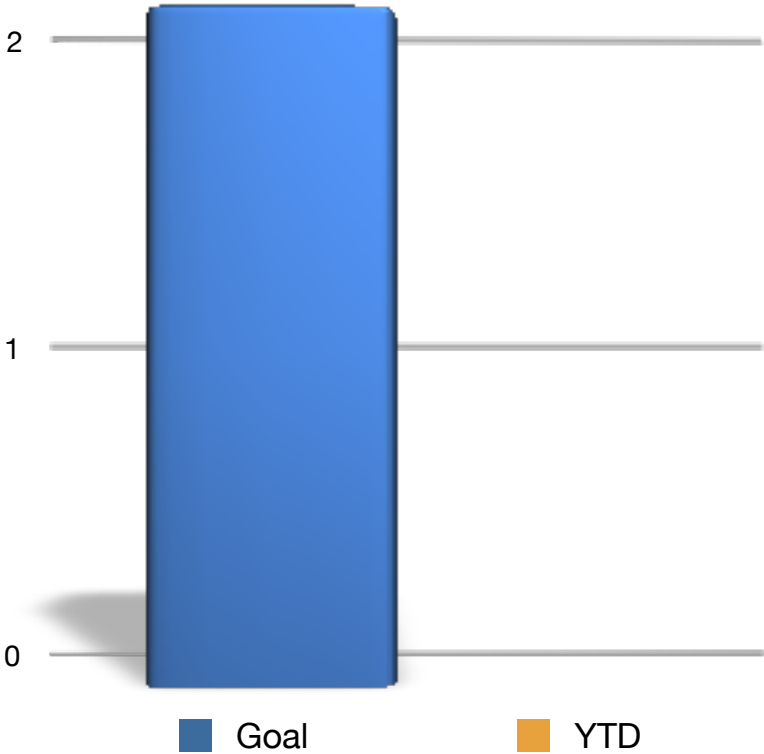

Total Contributions

Goal	YTD
\$33,000.00	\$14,534.00

Dime a Day +

Goal	YTD
200	52

Century Club

Goal	YTD
10	12

President's Club

Goal	YTD
20	8

Christian Larson

Goal	YTD
2	0

Friend's of Today

Goal	YTD
15	3

Women's Philanthropy Council

Goal	YTD
10	0

\$400/year Club's

Goal	YTD
10	0

40th Anniversary Party's

Goal	YTD
\$4,000.00	\$500.00